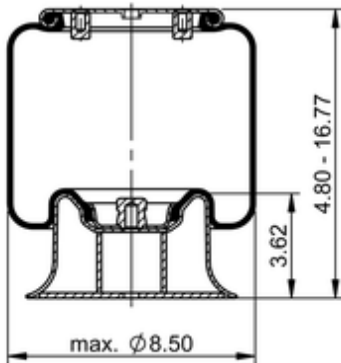

6 6.5-13 S 038
68120

	7.5 lb
	9312900
	1/4-18 NPTF: max. 22 lbf ft
	3/8-16 UNC: max. 20 lbf ft

Cross-reference

Firestone Style	IT14C-3
Firestone No.	W01-358-5405
FleetPride	AS5405
Triangle	AS-8038
TRP	AS54050
Automann	1DK10B-5405

OE Manufacturer/Part No.

Manufacturer	Original Part No.	Model
Hendrickson	S-9346	