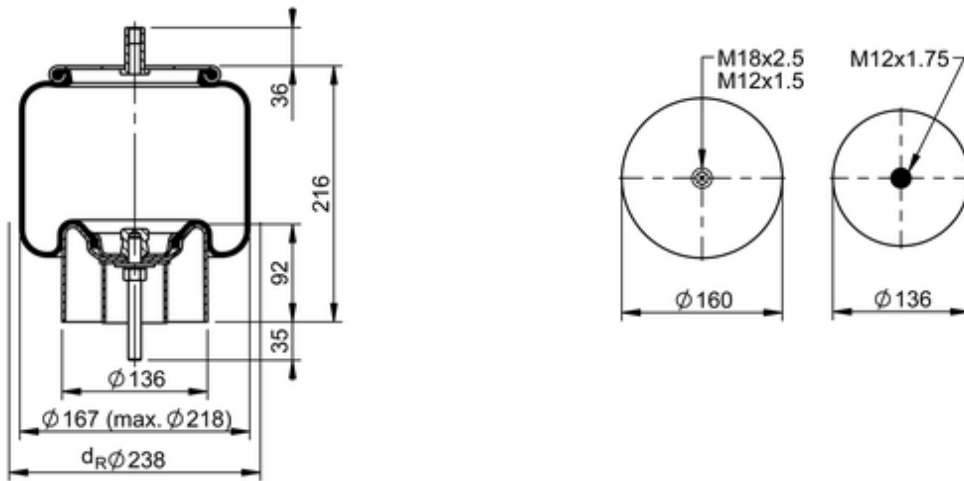

6 6.5-11 S 212 Brazil
73866

	7.9 lb
	9314153
	M12x1.5: max. 22 lbf ft
	M12x1.75: max. 25 lbf ft
	M18: max. 35 lbf ft

OE Manufacturer/Part No.

Manufacturer	Original Part No.	Model
KLL	8035239B01	