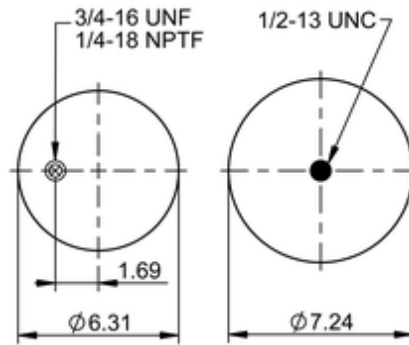

6 6.5-11 S 1259

78247

	11 lb
	9312910
	1/2-13 UNC: max. 35 lbf ft
	1/4-18 NPTF: max. 22 lbf ft
	3/4-16 UNF: max. 50 lbf ft

OE Manufacturer/Part No.

Manufacturer	Original Part No.	Model
Hendrickson	78824-000	