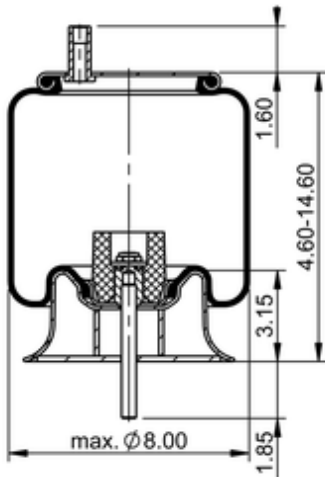

6 6.5-11 S 1259

78247

	11 lb
	9312910
	1/2-13 UNC: max. 35 lbf ft
	1/4-18 NPTF: max. 22 lbf ft
	3/4-16 UNF: max. 50 lbf ft

OE Manufacturer/Part No.

Manufacturer	Original Part No.	Model
Hendrickson	78824-000	