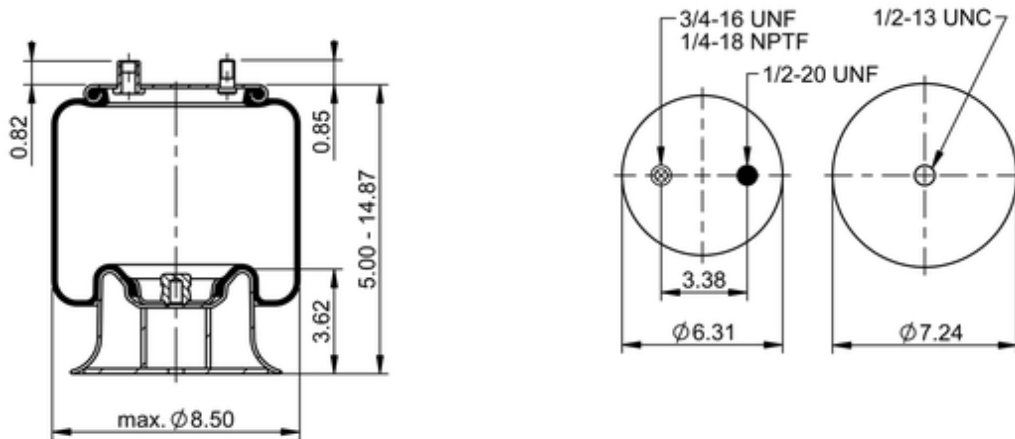

6 6.5-11 S 051
68133

	7.5 lb
	9312900
	1/2-20 UNF: max. 35 lbf ft
	1/4-18 NPTF: max. 22 lbf ft
	3/4-16 UNF: max. 50 lbf ft

Cross-reference

Firestone Style	IT14C-1
Firestone No.	W01-358-5315
Triangle	AS-8051
TRP	AS53150
Automann	1DK10-5315

OE Manufacturer/Part No.

Manufacturer	Original Part No.	Model
Flxible	6-379-6	