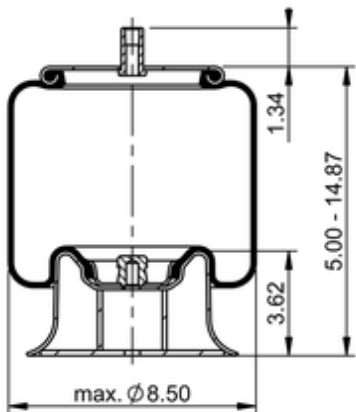

6 6.5-11 S 048

68132

	7.5 lb
	9312900

### OE Manufacturer/Part No.

Manufacturer	Original Part No.	Model
Flxible	6-336-4	