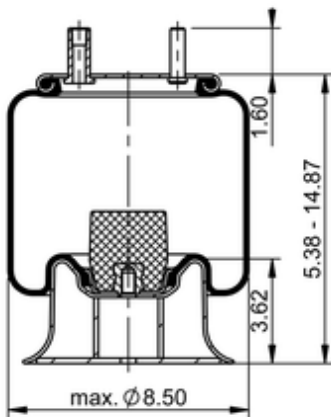

6 6.5-11 S 032
68113

	8.3 lb
	9312900
	1/2-13 UNC: max. 35 lbf ft
	1/4-18 NPTF: max. 22 lbf ft
	3/4-16 UNF: max. 50 lbf ft

Cross-reference

Firestone Style	IT14C-1
Firestone No.	W01-358-5323
FleetPride	AS5323
Triangle	AS-8032
TRP	AS53230
Automann	1DK10-5323

OE Manufacturer/Part No.

Manufacturer	Original Part No.	Model
Granning	7504	
Ridewell	1003585323C	