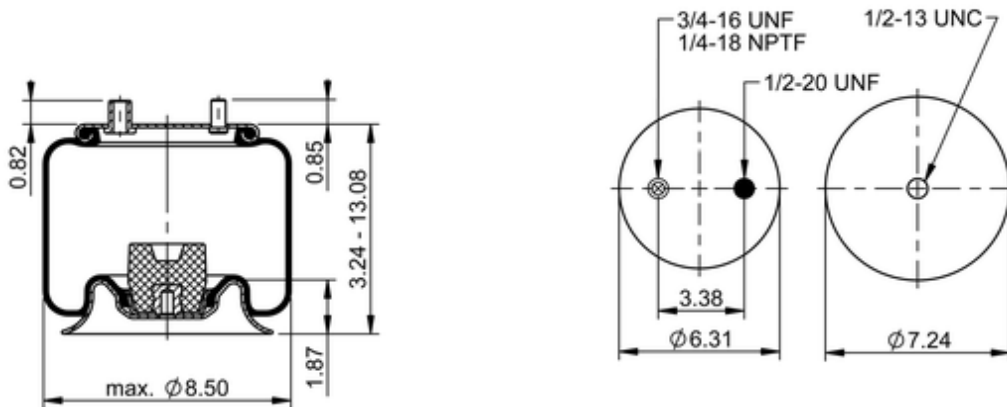

**6 6.5-11 S 029**
**68110**

	7.2 lb
	9312902
	1/2-20 UNF: max. 35 lbf ft
	1/4-18 NPTF: max. 22 lbf ft
	3/4-16 UNF: max. 50 lbf ft

**Cross-reference**

Firestone Style	IT14C-1
Firestone No.	W01-358-2131
Triangle	AS-8029
TRP	AS21310
Automann	1DK10-2131