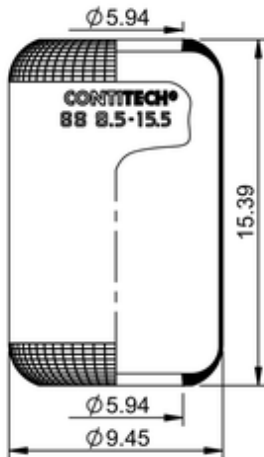

6S 9.5-15.5 (661 N)

68461

 lb	3.8 lb
--	--------

Cross-reference

ContiTech	661 N
Phoenix	1 E 25
Primeride	8018
Firestone Style	1R1C-390-310
Firestone No.	W01-095-0021
Firestone No.	W01-358-5150
Goodyear	8018
Goodyear Flex No.	556038018
Taurus	BL114
Vibracoustic	V1E25-2
CF Gomma Ref.	1S310-28RF
CF Gomma No.	91016