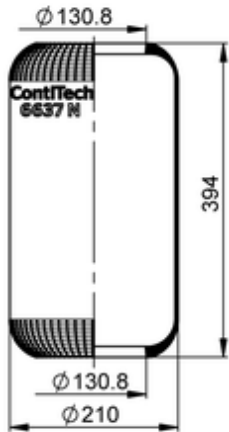

6637 N

600711

- bolt or stud
- hole
- combination stud
- air inlet
- stud and nut

	1,8 kg
---	--------

OE Manufacturer/Part No.

Manufacturer	Original Part No.	Model
Volvo	22 073 331	9700, B11R