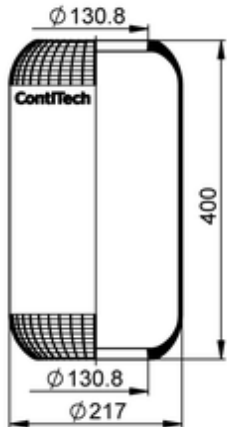

6622 N

53886

- bolt or stud
- hole
- combination stud
- air inlet
- stud and nut

	1,4 kg
---	--------

OE Manufacturer/Part No.

Manufacturer	Original Part No.	Model
Volvo	20 540 789	B6R / B7R / B9R
Volvo	21 836 533	B6R / B7R / B9R