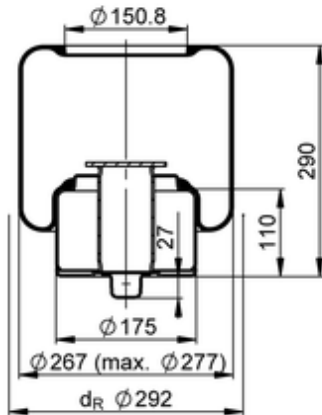

6615 N P01

600703

- bolt or stud
- hole
- combination stud
- air inlet
- stud and nut

	4,7 kg
	

OE Manufacturer/Part No.

Manufacturer	Original Part No.	Model
Volvo	21 593 229	B9R, B11R, B13B