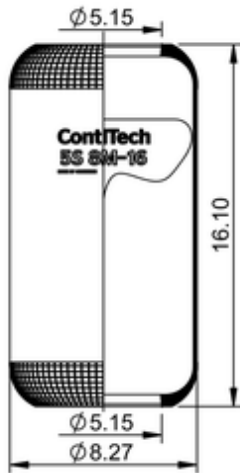

5S 8M-16 CT

75172

 lb	3.7 lb
--	--------

Cross-reference

ContiTech	944 N
Phoenix	1 E 21-6
Primeride	2944 A
Firestone Style	1R1B-390-270
Firestone No.	W01-095-0121
Goodyear	9009
Goodyear Flex No.	556038016
Goodyear Flex No.	556039009
Airtech Ref.	110342
Airtech No.	3944