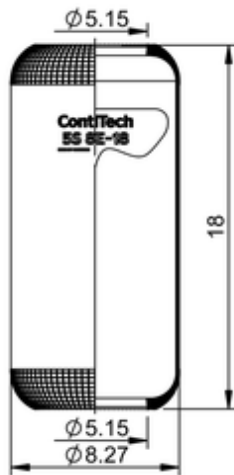

5S 8E-18

76190

 lb	4 lb
--	------

Cross-reference

Firestone Style	1R1A-415-315
Firestone No.	W01-095-0553
Goodyear	8099
Goodyear Flex No.	566038099
Airtech Ref.	110172
Airtech No.	3783

OE Manufacturer/Part No.

Manufacturer	Original Part No.	Model
Mercedes	A 634 327 00 01	0-500 RSD