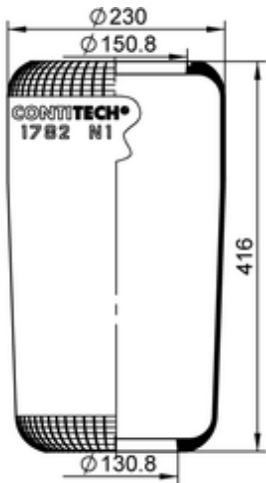

1782 N1

62256

- bolt or stud
- hole
- combination stud
- air inlet
- stud and nut

 kg	1,9 kg
--	--------

**OE Manufacturer/Part No.**

Manufacturer	Original Part No.	Model
IRISBUS	5.001.857.612	Illjade/Ares