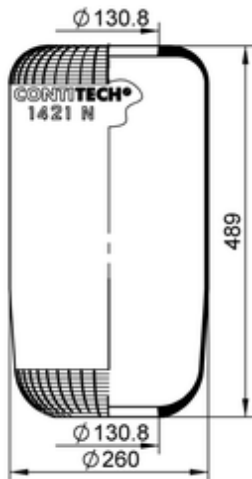

1421 N

2680421000

- bolt or stud
- hole
- combination stud
- air inlet
- stud and nut

	2,3 kg
---	--------

OE Manufacturer/Part No.

Manufacturer	Original Part No.	Model
Volvo	1 075 290	