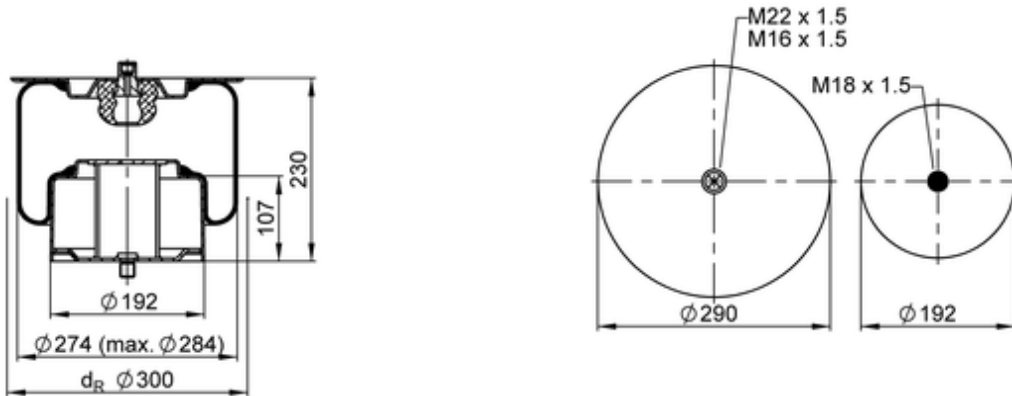

1417 N P01

77032

-  bolt or stud
-  hole
-  combination stud
-  air inlet
-  stud and nut

 kg	8 kg
	

OE Manufacturer/Part No.

Manufacturer	Original Part No.	Model
IRISBUS	504.097.615	Urbanway/Citelis/Crealis
IVECO Bus	504097615	Urbanway/Citelis/Crealis
IVECO Bus	2997885	Urbanway/Citelis/Crealis