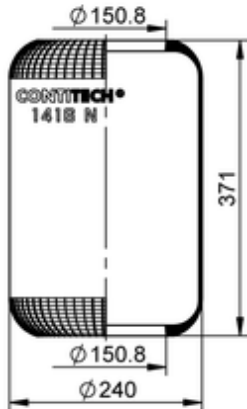

1416 N

77014

- bolt or stud
- hole
- combination stud
- air inlet
- stud and nut

		1,8 kg
		77874

OE Manufacturer/Part No.

Manufacturer	Original Part No.	Model
IVECO Bus	500042527	
IVECO Bus	503130261	
IRISBUS	503.130.261	Citelis (2nd generation)