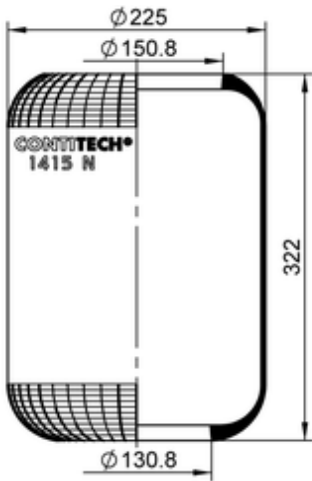

1415 N

62793

- bolt or stud
- hole
- combination stud
- air inlet
- stud and nut

	1,7 kg
	62852

OE Manufacturer/Part No.

Manufacturer	Original Part No.	Model
IVECO Bus	299729	
IVECO Bus	503130506	
IRISBUS	5.001.021.414	Agora/Crystallis 2004