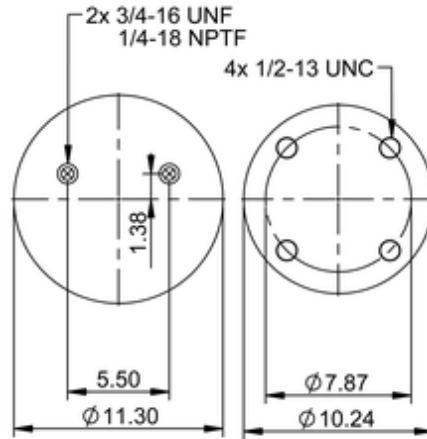

11 10.5E-19 S 1320
77833

	27.8 lb
	9316272
	1/2-13 UNC: max. 35 lbf ft
	1/4-18 NPTF: max. 22 lbf ft
	3/4-16 UNF: max. 50 lbf ft

Cross-reference

Goodyear	1R14-232
Goodyear Flex No.	566283042

OE Manufacturer/Part No.