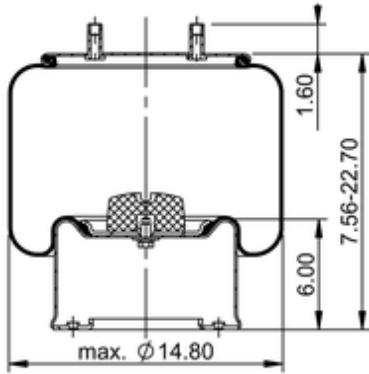

11 10.5E-19 S 1320
77833

	27.8 lb
	9316272
	1/2-13 UNC: max. 35 lbf ft
	1/4-18 NPTF: max. 22 lbf ft
	3/4-16 UNF: max. 50 lbf ft

Cross-reference

Goodyear	1R14-232
Goodyear Flex No.	566283042

OE Manufacturer/Part No.

Manufacturer	Original Part No.	Model
--------------	-------------------	-------