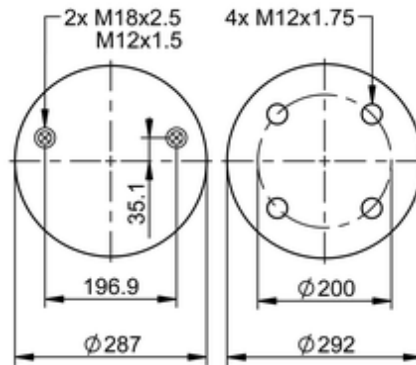

11 10.5E-16 A 957 Brazil
67542

	18.7 lb
	9312708
	M12x1.5: max. 22 lbf ft
	M12x1.75: max. 35 lbf ft
	M18: max. 35 lbf ft

Cross-reference

Firestone Style	1T19LE-7
Firestone No.	W01-095-0506

OE Manufacturer/Part No.