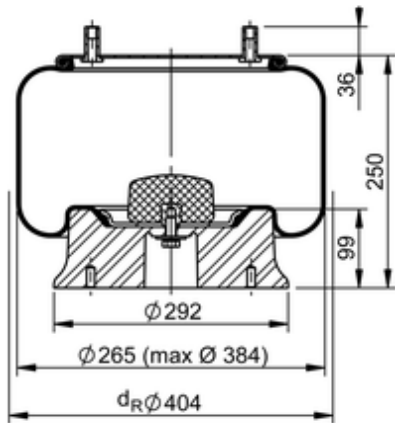

11 10.5E-16 A 957 Brazil
67542

	18.7 lb
	9312708
	M12x1.5: max. 22 lbf ft
	M12x1.75: max. 35 lbf ft
	M18: max. 35 lbf ft

Cross-reference

Firestone Style	1T19LE-7
Firestone No.	W01-095-0506

OE Manufacturer/Part No.