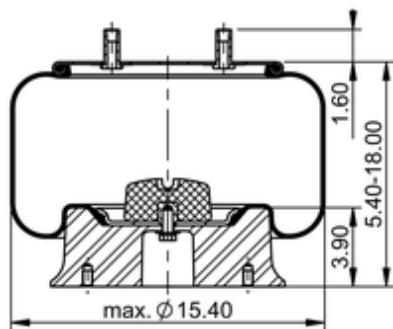

11 10.5E-16 A 214
69701

	21 lb
	9314352
	1/2-13 UNC: max. 35 lbf ft
	1/4-18 NPTF: max. 22 lbf ft
	3/4-16 UNF: max. 50 lbf ft

Cross-reference

TRP	AS02143
-----	---------

OE Manufacturer/Part No.

Manufacturer	Original Part No.	Model
SAF Holland	90557410	