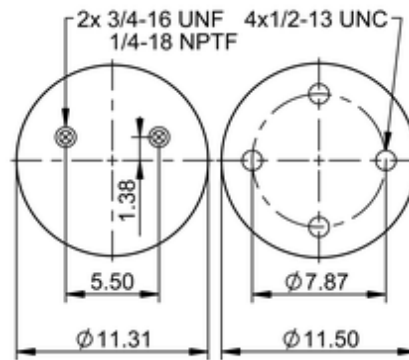

11 10.5E-16 A 214
69701

	21 lb
	9314352
	1/2-13 UNC: max. 35 lbf ft
	1/4-18 NPTF: max. 22 lbf ft
	3/4-16 UNF: max. 50 lbf ft

Cross-reference

TRP	AS02143
-----	---------

OE Manufacturer/Part No.

Manufacturer	Original Part No.	Model
SAF Holland	90557410	