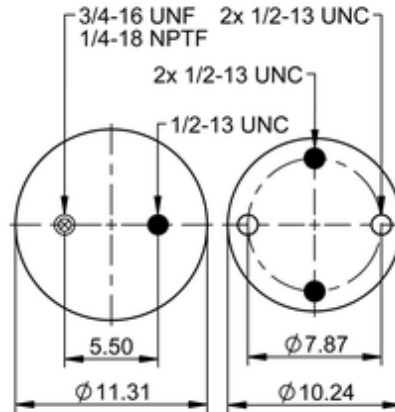

11 10.5D-21 S 788
78170

| | |
|--|-----------------------------|
| | 28.2 lb |
| | 9311048 |
| | 1/2-13 UNC: max. 35 lbf ft |
| | 1/4-18 NPTF: max. 22 lbf ft |
| | 3/4-16 UNF: max. 50 lbf ft |

Cross-reference

| | |
|----------|-------------|
| TRP | AS07883 |
| Automann | 1DK28Z-S788 |

OE Manufacturer/Part No.

| Manufacturer | Original Part No. | Model |
|--------------|-------------------|-------|
|--------------|-------------------|-------|