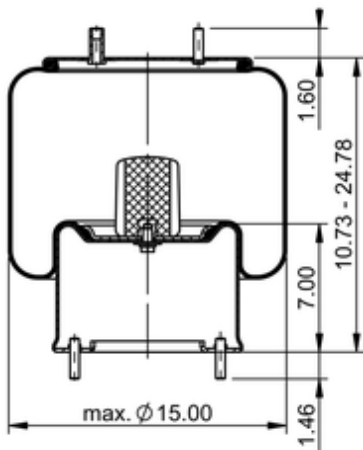

11 10.5D-21 S 788
78170

| | |
|--|-----------------------------|
| | 28.2 lb |
| | 9311048 |
| | 1/2-13 UNC: max. 35 lbf ft |
| | 1/4-18 NPTF: max. 22 lbf ft |
| | 3/4-16 UNF: max. 50 lbf ft |

Cross-reference

| | |
|----------|-------------|
| TRP | AS07883 |
| Automann | 1DK28Z-S788 |

OE Manufacturer/Part No.

| Manufacturer | Original Part No. | Model |
|--------------|-------------------|-------|
|--------------|-------------------|-------|