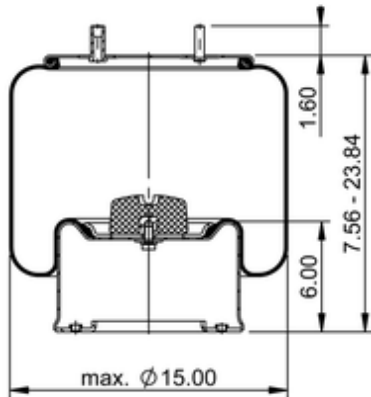

11 10.5D-21 S 1487
600328

	25.4 lb
	9316272
	1/2-13 UNC: max. 35 lbf ft
	1/4-18 NPTF: max. 18 lbf ft
	3/4-10 UNC: max. 50 lbf ft

Cross-reference

Firestone Style	1T19LE-12
Firestone No.	W01-358-8793
Automann	1DK28Z-8793

OE Manufacturer/Part No.

Manufacturer	Original Part No.	Model
SAF Holland	90557270	