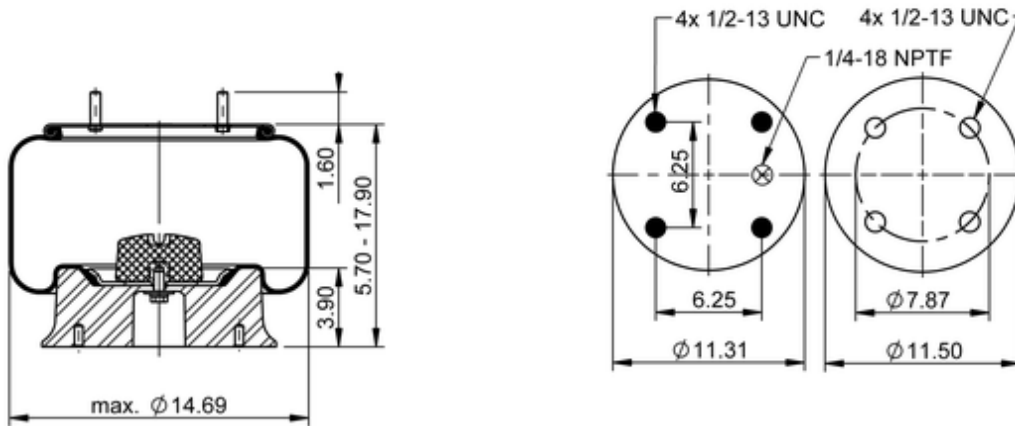

11 10.5C-16 A 834

65906

	21.5 lb
	9320165
	1/2-13 UNC: max. 35 lbf ft
	1/4-18 NPTF: max. 22 lbf ft

Cross-reference

Automann	1DK28A-A834
----------	-------------

OE Manufacturer/Part No.

Manufacturer	Original Part No.	Model
Silent Drive	AS-65906	