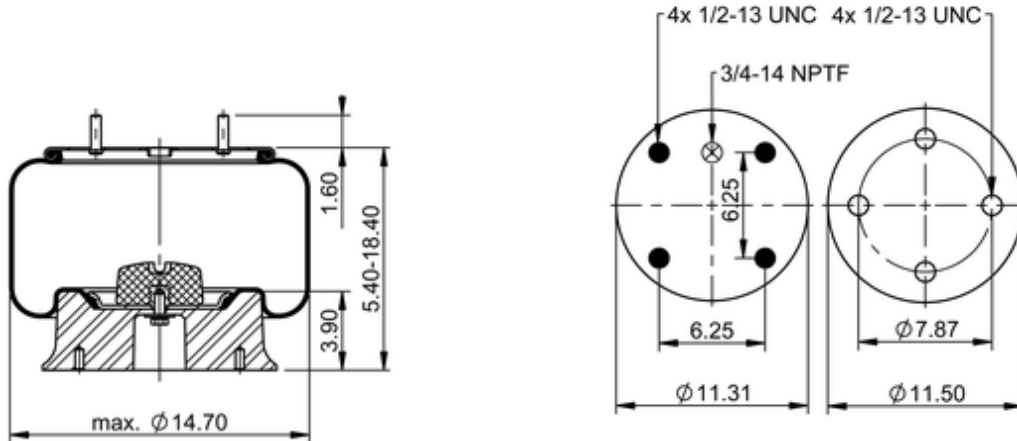

11 10.5C-16 A 729
64660

	21.2 lb
	9314352
	1/2-13 UNC: max. 35 lbf ft
	3/4-14 NPTF: max. 22 lbf ft

Cross-reference

Firestone No.	W01-358-8056
Goodyear	1R14-155
Goodyear Flex No.	566263015
Automann	1DK28A-A729