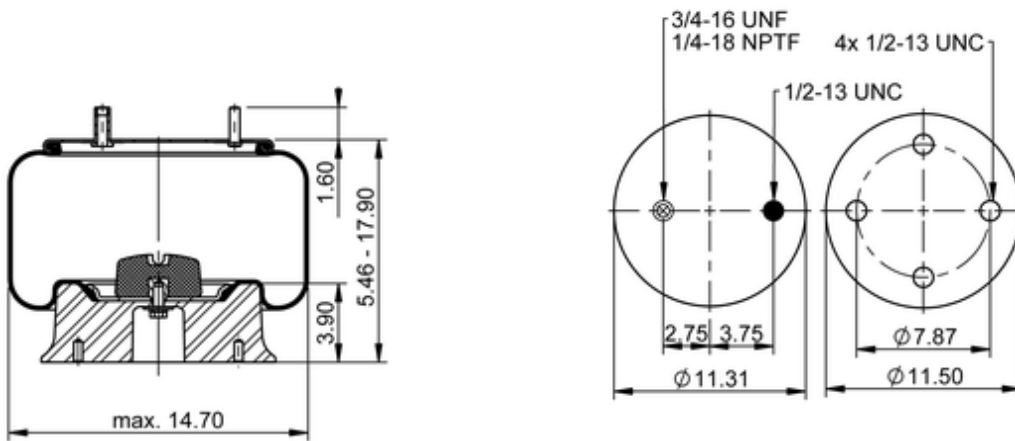

11 10.5C-16 A 380
64358

	21.8 lb
	9320165
	1/2-13 UNC: max. 35 lbf ft
	1/4-18 NPTF: max. 22 lbf ft
	3/4-16 UNF: max. 50 lbf ft

Cross-reference

Firestone Style	1T19ZK-5.7
Firestone No.	W01-358-8053
FleetPride	AS8053
Goodyear	1R14-094
Goodyear Flex No.	566283015
Taurus	6367