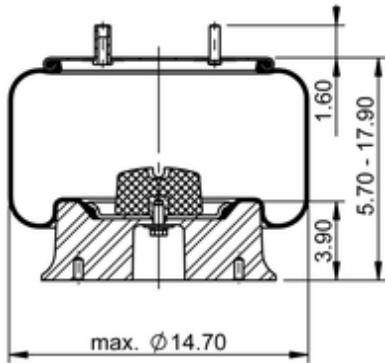

11 10.5C-16 A 378
64357

	21 lb
	9320165
	1/2-13 UNC: max. 35 lbf ft
	1/4-18 NPTF: max. 22 lbf ft
	3/4-16 UNF: max. 50 lbf ft

Cross-reference

Firestone Style	1T19ZK-5.7
Firestone No.	W01-358-8052
FleetPride	AS8052
Goodyear	1R14-042
Goodyear Flex No.	566283015
Taurus	6367

Triangle	AS-8378
TRP	AS80520
Automann	1DK28A-8052

OE Manufacturer/Part No.

Manufacturer	Original Part No.	Model
Brake & Wheel	M3535	
Hendrickson	B-12514-012	
Hendrickson	36514-12	
Ridewell	1003588052C	
SAF Holland	57008052	
Navistar/Fleetrite	1681747C1	
SAF Holland	90557293	
Watson & Chalin	AS-0078	
MCI	2992101C1	
Loadguard	SC2121	