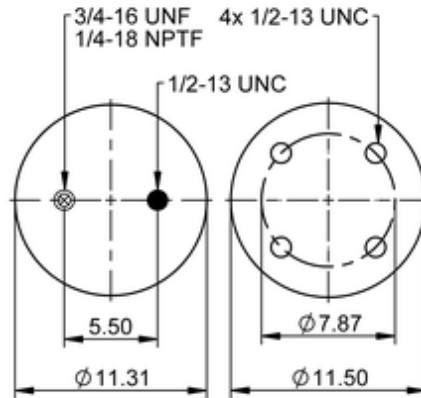

11 10.5C-16 A 378
64357

	21 lb
	9320165
	1/2-13 UNC: max. 35 lbf ft
	1/4-18 NPTF: max. 22 lbf ft
	3/4-16 UNF: max. 50 lbf ft

Cross-reference

Firestone Style	1T19ZK-5.7
Firestone No.	W01-358-8052
FleetPride	AS8052
Goodyear	1R14-042
Goodyear Flex No.	566283015
Taurus	6367

Triangle	AS-8378
TRP	AS80520
Automann	1DK28A-8052

OE Manufacturer/Part No.

Manufacturer	Original Part No.	Model
Brake & Wheel	M3535	
Hendrickson	B-12514-012	
Hendrickson	36514-12	
Ridewell	1003588052C	
SAF Holland	57008052	
Navistar/Fleetrite	1681747C1	
SAF Holland	90557293	
Watson & Chalin	AS-0078	
MCI	2992101C1	
Loadguard	SC2121	