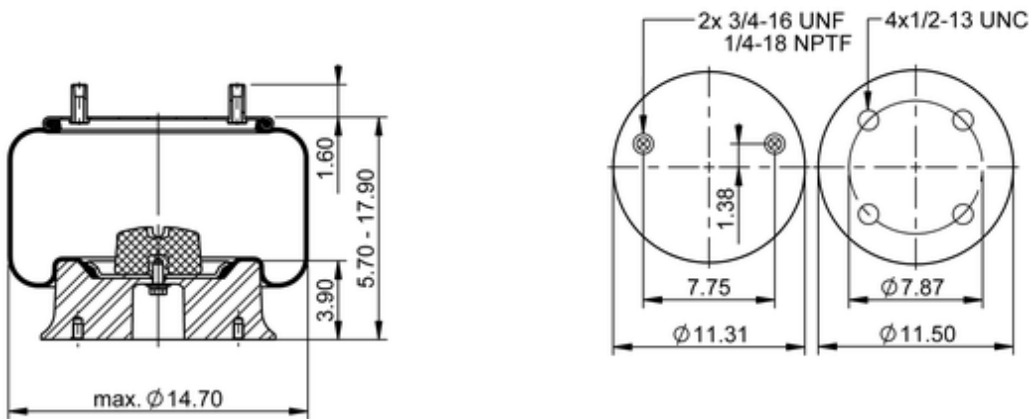

**11 10.5C-16 A 320**
**64254**

	21.4 lb
	11 10.5C-16 A 782
	9320165
	1/2-13 UNC: max. 35 lbf ft
	1/4-18 NPTF: max. 22 lbf ft
	3/4-16 UNF: max. 50 lbf ft

**Cross-reference**

Primeride	AS PR11LN16 8050
Firestone Style	1T19ZK-5.7
Firestone No.	W01-358-8050
FleetPride	AS8050