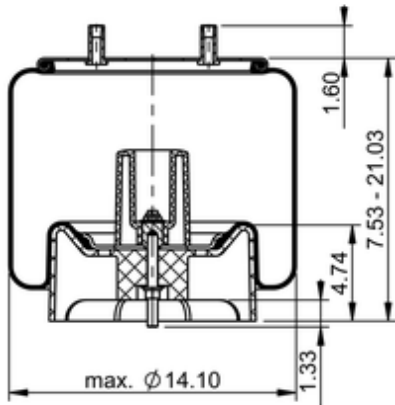

11 10.5B-18 P 743
65368

	18 lb
	9310179
	1/2-13 UNC: max. 35 lbf ft
	1/4-18 NPTF: max. 22 lbf ft
	3/4-16 UNF: max. 50 lbf ft

Cross-reference

Primeride	AS PR11LM18 8093
Firestone Style	1T19LC-8
Firestone No.	W01-358-8093
FleetPride	AS8093
Triangle	AS-8743
TRP	AS80930

Automann	1DK28N-8093
----------	-------------

OE Manufacturer/Part No.

Manufacturer	Original Part No.	Model
Hendrickson	C-23748	