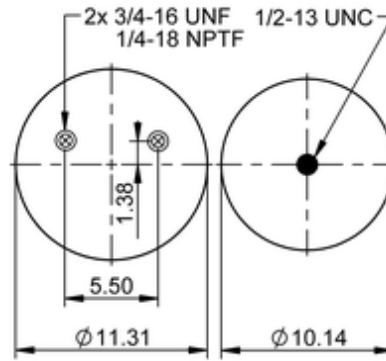

11 10.5B-18 P 743
65368

	18 lb
	9310179
	1/2-13 UNC: max. 35 lbf ft
	1/4-18 NPTF: max. 22 lbf ft
	3/4-16 UNF: max. 50 lbf ft

Cross-reference

Primeride	AS PR11LM18 8093
Firestone Style	1T19LC-8
Firestone No.	W01-358-8093
FleetPride	AS8093
Triangle	AS-8743
TRP	AS80930

Automann	1DK28N-8093
----------	-------------

OE Manufacturer/Part No.

Manufacturer	Original Part No.	Model
Hendrickson	C-23748	