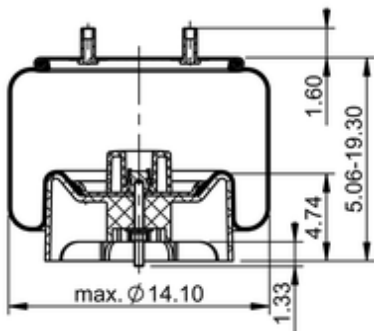

11 10.5B-16.5 P 279

79093

	16.6 lb
	9310179
	1/2-13 UNC: max. 35 lbf ft
	1/4-18 NPTF: max. 22 lbf ft
	3/4-16 UNF: max. 50 lbf ft

**OE Manufacturer/Part No.**

Manufacturer	Original Part No.	Model
Meritor	A2258D1668	