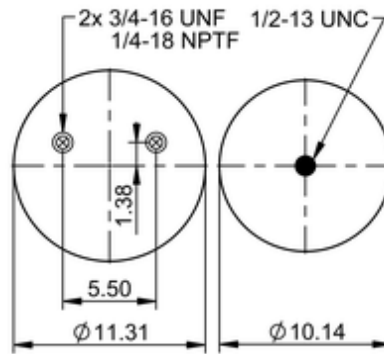

11 10.5B-16.5 P 279

79093

	16.6 lb
	9310179
	1/2-13 UNC: max. 35 lbf ft
	1/4-18 NPTF: max. 22 lbf ft
	3/4-16 UNF: max. 50 lbf ft

**OE Manufacturer/Part No.**

Manufacturer	Original Part No.	Model
Meritor	A2258D1668	