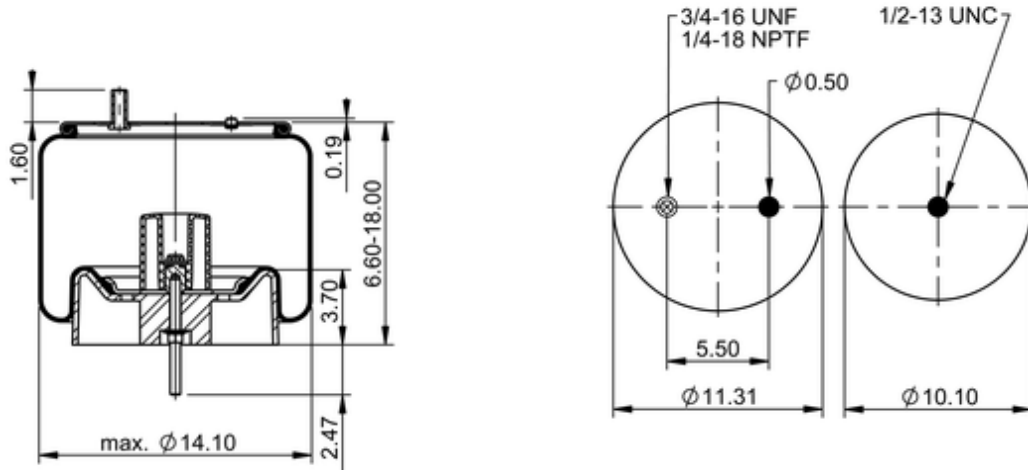

**11 10.5A-16 P 934**
**67447**

	16.7 lb
	9312908
	1/2-13 UNC: max. 35 lbf ft
	1/4-18 NPTF: max. 22 lbf ft
	3/4-16 UNF: max. 50 lbf ft

**Cross-reference**

Triangle	AS-8934
Automann	1DK28E-P934

**OE Manufacturer/Part No.**