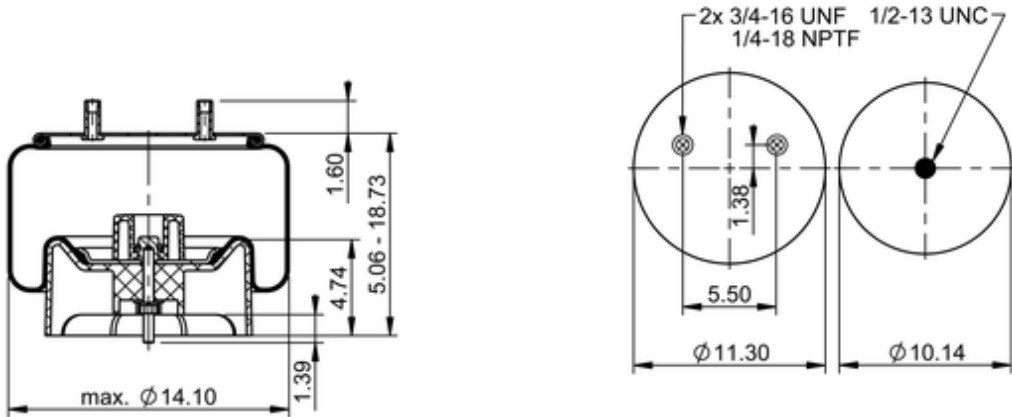

11 10.5A-16 P 523
64421

	16.8 lb
	9310179
	1/2-13 UNC: max. 35 lbf ft
	1/4-18 NPTF: max. 22 lbf ft
	3/4-16 UNF: max. 50 lbf ft

Cross-reference

Primeride	AS PR11LL16 8091
Firestone Style	1T19LC-6
Firestone No.	W01-358-8091
FleetPride	AS8091
Goodyear	1R14-171
Goodyear Flex No.	566283065

Taurus	6398
Triangle	AS-8523
TRP	AS80910
Automann	1DK28E-8091
Road Choice	AS8091

OE Manufacturer/Part No.

Manufacturer	Original Part No.	Model
Meritor	A2258P1576	
Navistar/Fleetrite	1R14-242	
Hendrickson	C-20901	