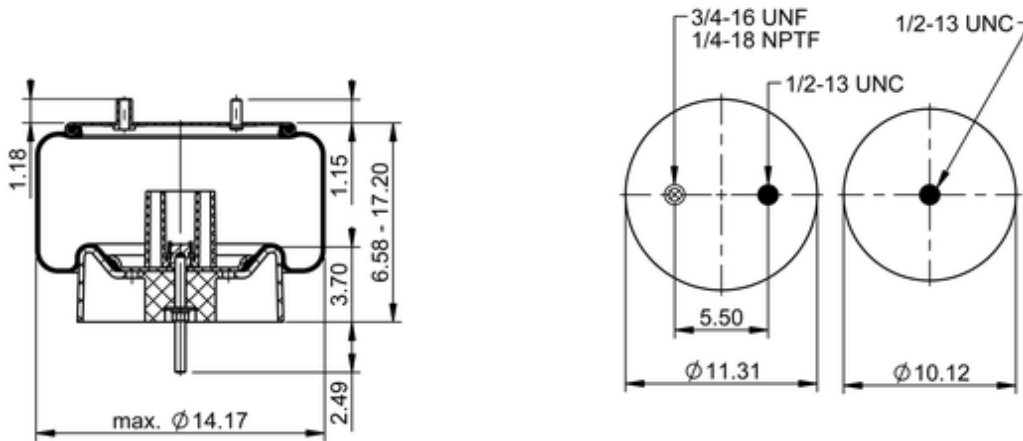

11 10.5A-16 P 1675

602405

	16.8 lb
	9312908
	1/2-13 UNC: max. 35 lbf ft
	1/4-18 NPTF: max. 22 lbf ft
	3/4-16 UNF: max. 50 lbf ft

OE Manufacturer/Part No.

Manufacturer	Original Part No.	Model
ZF	501223910	