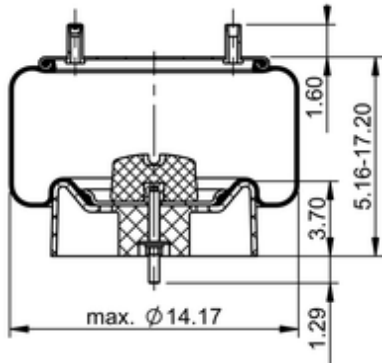

11 10.5A-16 P 1638

602080

	17 lb
	9312908
	1/2-13 UNC: max. 35 lbf ft
	1/4-18 NPTF: max. 18 lbf ft
	3/4-16 UNF: max. 50 lbf ft

OE Manufacturer/Part No.

Manufacturer	Original Part No.	Model
SUSPEN SYS	100000236884	