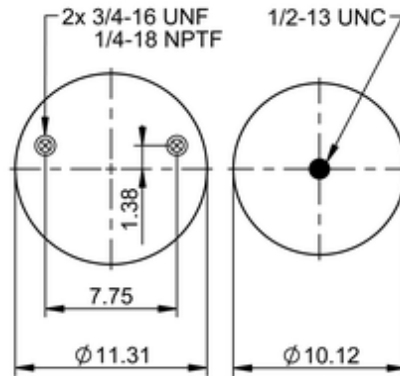

11 10.5A-16 P 1638

602080

	17 lb
	9312908
	1/2-13 UNC: max. 35 lbf ft
	1/4-18 NPTF: max. 18 lbf ft
	3/4-16 UNF: max. 50 lbf ft

OE Manufacturer/Part No.

Manufacturer	Original Part No.	Model
SUSPEN SYS	100000236884	