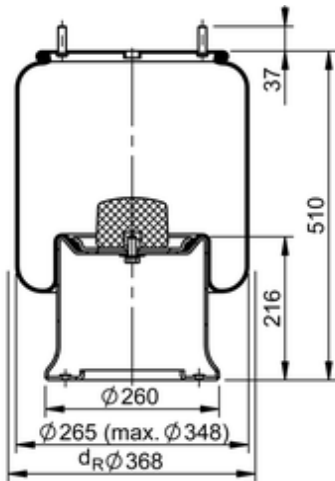

**11 10.5-24 S 292 Brazil**
**70570**

	33.3 lb
	9308793
	M12x1.75: max. 35 lbf ft
	M22x1.5: max. 22 lbf ft

**OE Manufacturer/Part No.**

Manufacturer	Original Part No.	Model
SAF Holland	2926 V	
SAF Holland	3228 0030 00	
SAF Holland	3229 0030 00	