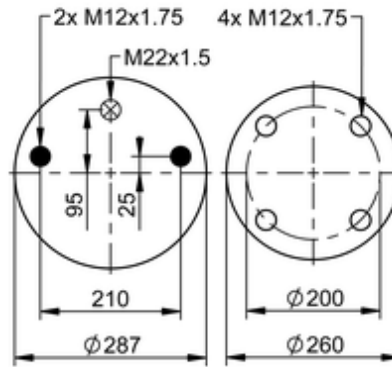

**11 10.5-24 S 292 Brazil**
**70570**

	33.3 lb
	9308793
	M12x1.75: max. 35 lbf ft
	M22x1.5: max. 22 lbf ft

**OE Manufacturer/Part No.**

Manufacturer	Original Part No.	Model
SAF Holland	2926 V	
SAF Holland	3228 0030 00	
SAF Holland	3229 0030 00	