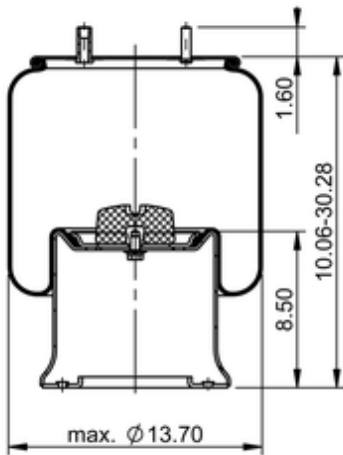

11 10.5-24 S 277
70119

	31.3 lb
	9310291
	1/2-13 UNC: max. 35 lbf ft
	1/4-18 NPTF: max. 22 lbf ft
	3/4-16 UNF: max. 50 lbf ft

Cross-reference

Firestone Style	1T19L-14
Firestone No.	W01-358-9929
Automann	1DK28S-S277

OE Manufacturer/Part No.

Manufacturer	Original Part No.	Model
SAF Holland	90557106	
Watson & Chalin	AS-0099	