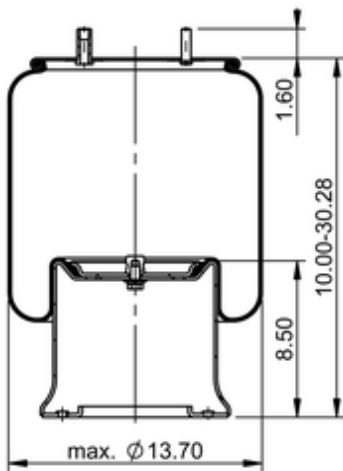

11 10.5-24 S 276
70118

	31.3 lb
	9310291
	1/2-13 UNC: max. 35 lbf ft
	1/4-18 NPTF: max. 22 lbf ft
	3/4-16 UNF: max. 50 lbf ft

Cross-reference

Firestone Style	1T19L-14
Firestone No.	W01-358-9915
Automann	1DK28S-9915

OE Manufacturer/Part No.

Manufacturer	Original Part No.	Model
Watson & Chalin	AS-0063	
SAF Holland	90557104	