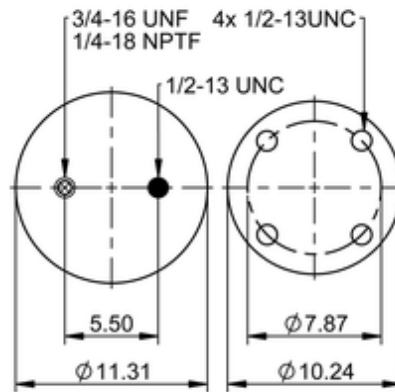

11 10.5-24 S 276
70118

	31.3 lb
	9310291
	1/2-13 UNC: max. 35 lbf ft
	1/4-18 NPTF: max. 22 lbf ft
	3/4-16 UNF: max. 50 lbf ft

Cross-reference

Firestone Style	1T19L-14
Firestone No.	W01-358-9915
Automann	1DK28S-9915