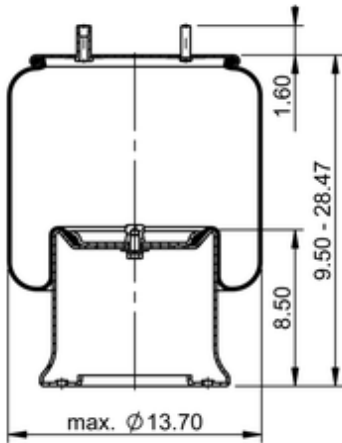

11 10.5-22 S 750
64688

	29.5 lb
	9310291
	1/2-13 UNC: max. 35 lbf ft
	1/4-18 NPTF: max. 22 lbf ft
	3/4-16 UNF: max. 50 lbf ft

Cross-reference

Firestone Style	1T19F-12
Firestone No.	W01-358-5505
FleetPride	AS5505
Goodyear	1R14-113
Goodyear Flex No.	566283030
Automann	1DK28F-5505

OE Manufacturer/Part No.

Manufacturer	Original Part No.	Model
SAF Holland	90557103	