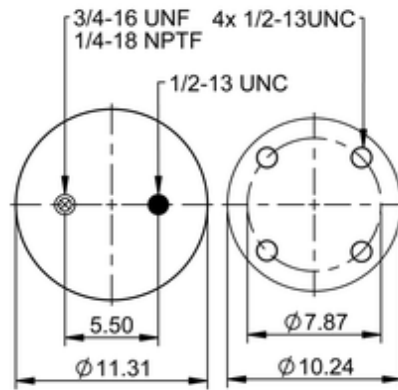

11 10.5-22 S 750
64688

	29.5 lb
	9310291
	1/2-13 UNC: max. 35 lbf ft
	1/4-18 NPTF: max. 22 lbf ft
	3/4-16 UNF: max. 50 lbf ft

Cross-reference

Firestone Style	1T19F-12
Firestone No.	W01-358-5505
FleetPride	AS5505
Goodyear	1R14-113
Goodyear Flex No.	566283030
Automann	1DK28F-5505