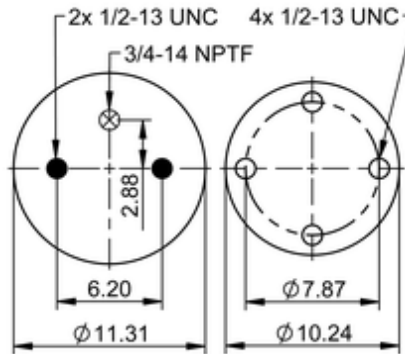

11 10.5-22 S 1221

78237

 lb	19.4 lb
	9310291
	1/2-13 UNC: max. 35 lbf ft
	3/4-14 NPTF: max. 22 lbf ft

OE Manufacturer/Part No.

Manufacturer	Original Part No.	Model
Hendrickson	C-24774	