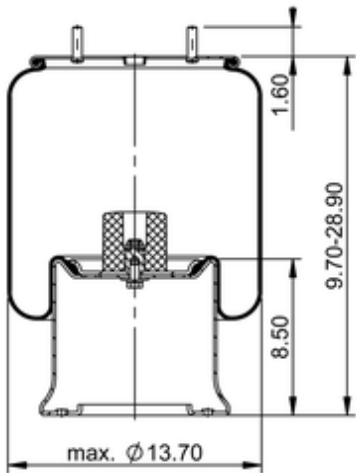

11 10.5-22 S 1221

78237

 lb	19.4 lb
	9310291
	1/2-13 UNC: max. 35 lbf ft
	3/4-14 NPTF: max. 22 lbf ft

OE Manufacturer/Part No.

Manufacturer	Original Part No.	Model
Hendrickson	C-24774	