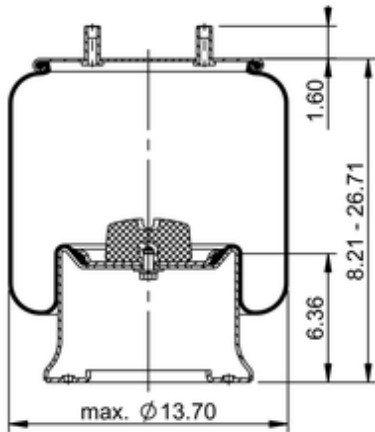

11 10.5-22 S 1199
75465

	26 lb
	9317652
	1/2-13 UNC: max. 35 lbf ft
	1/4-18 NPTF: max. 22 lbf ft
	3/4-16 UNF: max. 50 lbf ft

Cross-reference

Goodyear	1R14-149
Goodyear	1R14-240
Goodyear Flex No.	566283059
Triangle	AS-81199
Automann	1DK28F-S1199

OE Manufacturer/Part No.

Manufacturer	Original Part No.	Model
Hendrickson	C-24445	