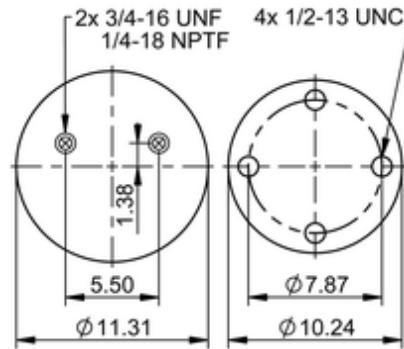

11 10.5-22 S 1199
75465

	26 lb
	9317652
	1/2-13 UNC: max. 35 lbf ft
	1/4-18 NPTF: max. 22 lbf ft
	3/4-16 UNF: max. 50 lbf ft

Cross-reference

Goodyear	1R14-149
Goodyear	1R14-240
Goodyear Flex No.	566283059
Triangle	AS-81199
Automann	1DK28F-S1199

OE Manufacturer/Part No.

Manufacturer	Original Part No.	Model
Hendrickson	C-24445	