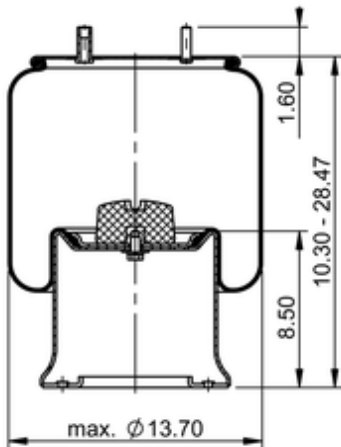

11 10.5-22 S 1009

70771

	30.6 lb
	9310291
	1/2-13 UNC: max. 35 lbf ft
	1/4-18 NPTF: max. 22 lbf ft
	3/4-16 UNF: max. 50 lbf ft

Cross-reference

Firestone Style	1T19F-12
Firestone No.	W01-358-9891
Automann	1DK28F-9891

OE Manufacturer/Part No.

Manufacturer	Original Part No.	Model
SAF Holland	90557218	