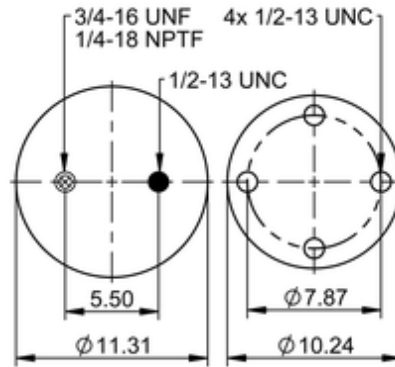

11 10.5-22 S 1009

70771

	30.6 lb
	9310291
	1/2-13 UNC: max. 35 lbf ft
	1/4-18 NPTF: max. 22 lbf ft
	3/4-16 UNF: max. 50 lbf ft

Cross-reference

Firestone Style	1T19F-12
Firestone No.	W01-358-9891
Automann	1DK28F-9891