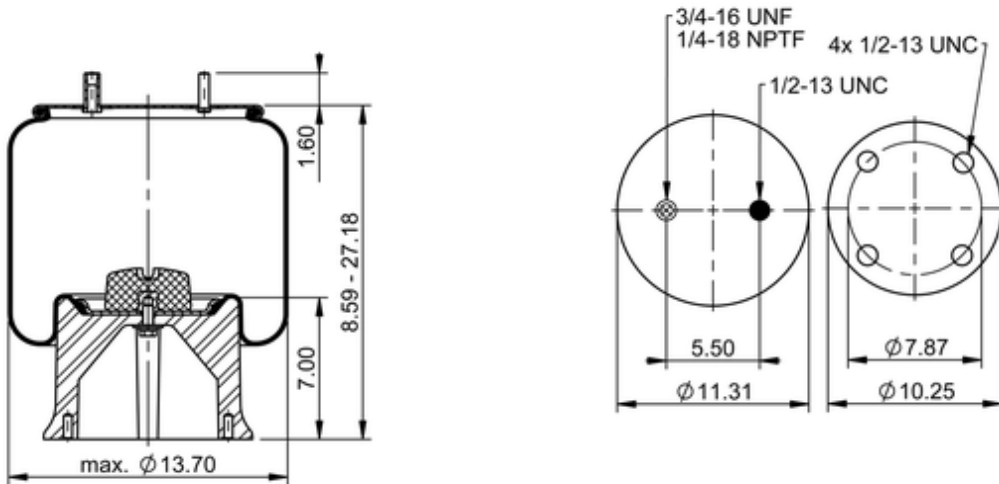

**11 10.5-22 A 931**
**68159**

	20.3 lb
	9305215
	1/2-13 UNC: max. 35 lbf ft
	1/4-18 NPTF: max. 22 lbf ft
	3/4-16 UNF: max. 50 lbf ft

**Cross-reference**

Firestone Style	1T19F-12
Firestone No.	W01-358-5511
Triangle	AS-8931
Automann	1DK28F-5511

**OE Manufacturer/Part No.**

<b>Manufacturer</b>	<b>Original Part No.</b>	<b>Model</b>
Hendrickson	S-22173	
SAF Holland	90557102	