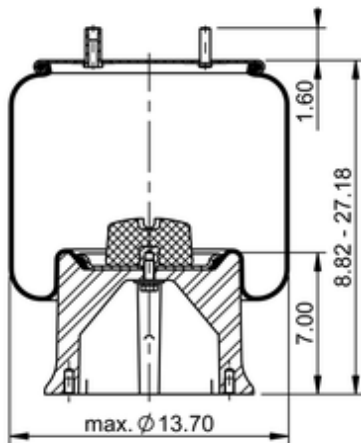

**11 10.5-22 A 530**
**64422**

	22.3 lb
	9305215
	1/2-13 UNC: max. 35 lbf ft
	1/4-18 NPTF: max. 22 lbf ft
	3/4-16 UNF: max. 50 lbf ft

**Cross-reference**

Firestone Style	1T19L-12
Firestone No.	W01-358-5503
FleetPride	AS5503
Goodyear	1R14-174
Goodyear Flex No.	566283020
Taurus	6399

Triangle	AS-8530
TRP	AS55030
Automann	1DK28F-5503

**OE Manufacturer/Part No.**

<b>Manufacturer</b>	<b>Original Part No.</b>	<b>Model</b>
Meritor	200504	
SAF Holland	90557200	
Watson & Chalin	AS-0047	
Watson & Chalin	AS-0047-F	