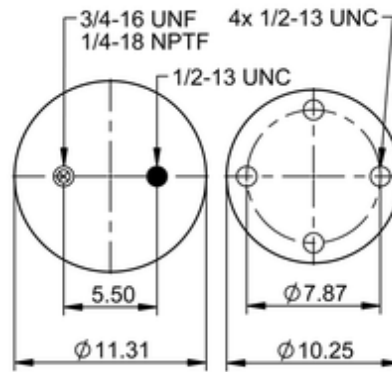

**11 10.5-22 A 530**
**64422**

	22.3 lb
	9305215
	1/2-13 UNC: max. 35 lbf ft
	1/4-18 NPTF: max. 22 lbf ft
	3/4-16 UNF: max. 50 lbf ft

**Cross-reference**

Firestone Style	1T19L-12
Firestone No.	W01-358-5503
FleetPride	AS5503
Goodyear	1R14-174
Goodyear Flex No.	566283020
Taurus	6399