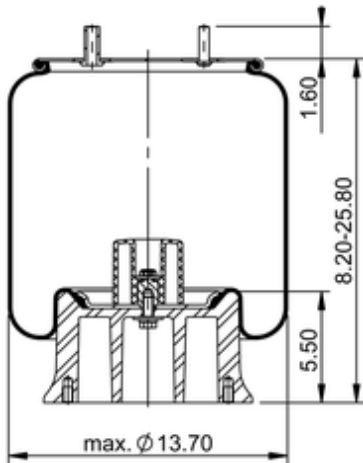

11 10.5-22 A 020

78333

	19.6 lb
	9305216
	1/2-13 UNC: max. 35 lbf ft
	1/4-18 NPTF: max. 22 lbf ft
	3/4-16 UNF: max. 50 lbf ft

OE Manufacturer/Part No.

Manufacturer	Original Part No.	Model
SAF Holland	90557384	