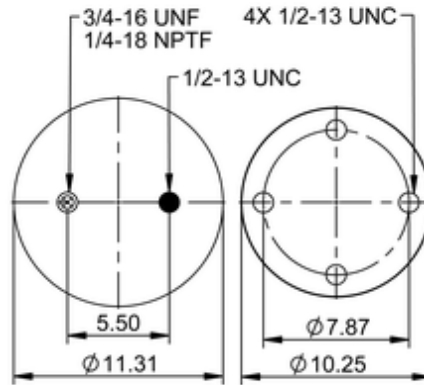

11 10.5-22 A 020

78333

	19.6 lb
	9305216
	1/2-13 UNC: max. 35 lbf ft
	1/4-18 NPTF: max. 22 lbf ft
	3/4-16 UNF: max. 50 lbf ft

OE Manufacturer/Part No.

Manufacturer	Original Part No.	Model
SAF Holland	90557384	