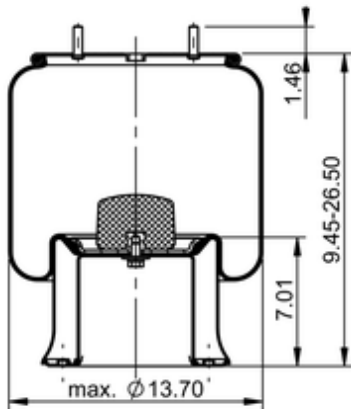

**11 10.5-21 S 954 Brazil**
**67527**

	23.1 lb
	9305217
	M12x1.75: max. 35 lbf ft
	M22x1.5: max. 22 lbf ft

**Cross-reference**

ContiTech	813 MB
Phoenix	1 D 28 B-2
Firestone Style	1T19L-11
Firestone No.	W01-095-0524
Firestone No.	W01-M58-6364
Firestone No.	W01-M58-6339
Goodyear	556 0 2 8550

Goodyear	1R14-705
Goodyear	1R14-857
Goodyear Flex No.	556 0 3 8060
Goodyear Flex No.	566 28 3 547
Goodyear Flex No.	566 28 3 500
Airtech Ref.	130752
Airtech No.	3813-11C
Suspentech flex	ST 016K
Suspentech system	ST 016
Suspentech flex	ST 051K
Suspentech system	ST 051