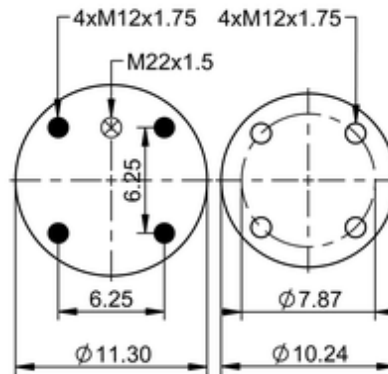

**11 10.5-21 S 954 Brazil**
**67527**

	23.1 lb
	9305217
	M12x1.75: max. 35 lbf ft
	M22x1.5: max. 22 lbf ft

**Cross-reference**

ContiTech	813 MB
Phoenix	1 D 28 B-2
Firestone Style	1T19L-11
Firestone No.	W01-095-0524
Firestone No.	W01-M58-6364
Firestone No.	W01-M58-6339
Goodyear	556 0 2 8550

Goodyear	1R14-705
Goodyear	1R14-857
Goodyear Flex No.	556 0 3 8060
Goodyear Flex No.	566 28 3 547
Goodyear Flex No.	566 28 3 500
Airtech Ref.	130752
Airtech No.	3813-11C
Suspentech flex	ST 016K
Suspentech system	ST 016
Suspentech flex	ST 051K
Suspentech system	ST 051

#### OE Manufacturer/Part No.

Manufacturer	Original Part No.	Model
SAF Holland	2923	
RANDON	212100261	
SAF Holland	2229 0003 00A	
HBZ	80006-04(14)	
A Guerra	5002002036002	
Silpa	2210200135	
SUSPEN SYS	R71500001	
SUSPEN SYS	R78000004	
TRÉS EIXOS	1969	
Scania	1723269	
Hendrickson	785 170	
Hendrickson	505 859	Airpoise <'86