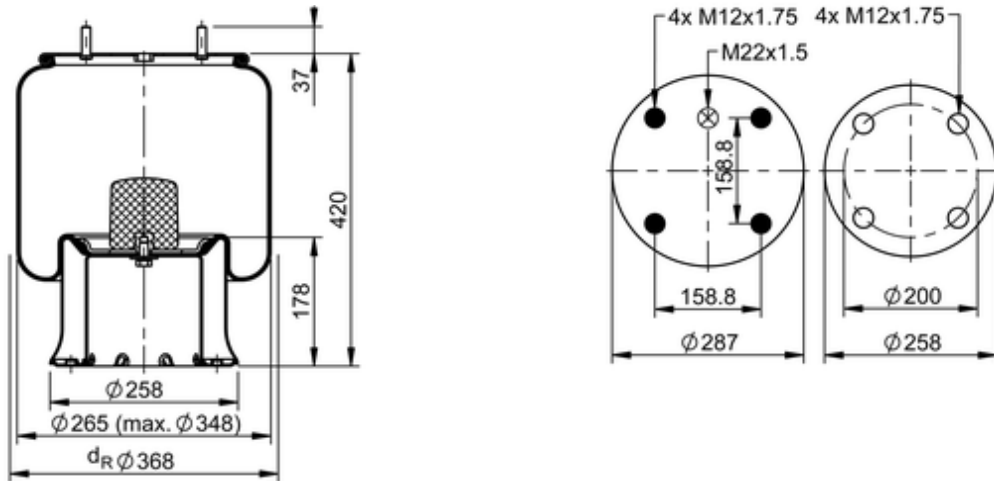

11 10.5-21 S 948 Brazil
67485

	26 lb
	9317542
	M12x1.75: max. 35 lbf ft
	M22x1.5: max. 22 lbf ft

Cross-reference

Firestone Style	1T19F-11
Firestone No.	W01-095-0320
Goodyear	556 0 2 8550
Goodyear Flex No.	556 0 3 8060
Airtech Ref.	136172
Airtech No.	3813-10CPP
Flexyon system	XY 6087

Suspentech flex	ST 016K
Suspentech system	ST 016
Suspentech flex	ST 051K
Suspentech system	ST 051

OE Manufacturer/Part No.

Manufacturer	Original Part No.	Model
Silpa	2210200135	
Ibero	MOP.059.000.001	
Noma	9200164	
HBZ	80006-04(14)	
RANDON	212100261	
Três Eixos	1969	