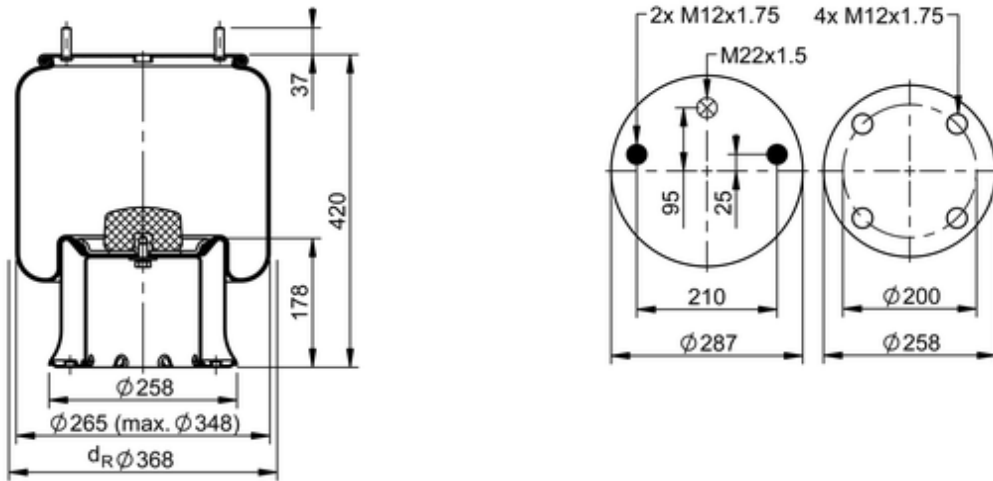

11 10.5-21 S 293 Brazil
70571

	24.9 lb
	9317542
	M12x1.75: max. 35 lbf ft
	M22x1.5: max. 22 lbf ft

OE Manufacturer/Part No.

Manufacturer	Original Part No.	Model
SAF Holland	2923 V P01	
SAF Holland	3228 0031 00	
SAF Holland	3229 0031 00	