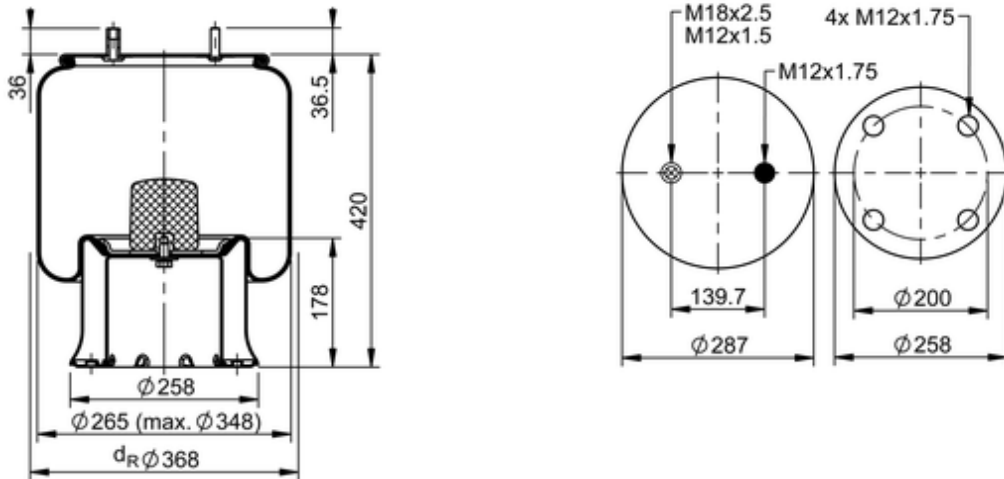

11 10.5-21 S 160 Brazil
70368

	25.8 lb
	9317542
	M12x1.5: max. 22 lbf ft
	M12x1.75: max. 35 lbf ft
	M18: max. 35 lbf ft

Cross-reference

Firestone Style	1T19L-11
Firestone No.	W01-095-0378
Firestone No.	W01-095-0670
Goodyear	556 0 2 8691
Goodyear Flex No.	556 0 3 8060
Airtech Ref.	136802

Airtech No.	3813-13C
Flexyon system	XY 6230

OE Manufacturer/Part No.

Manufacturer	Original Part No.	Model
Ibero	MOP.059.000.004	