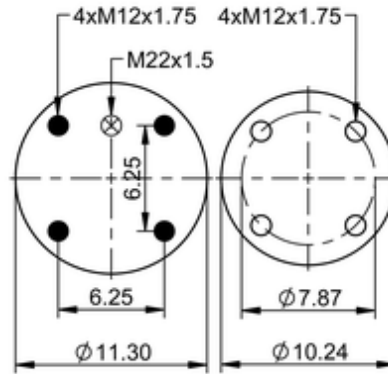

**11 10.5-21 S 1428**
**79101**

|    |                          |
|----|--------------------------|
| lb | lb                       |
|    | 9317542                  |
|    | M12x1.75: max. 35 lbf ft |
|    | M22x1.5: max. 18 lbf ft  |

**Cross-reference**

|                 |              |
|-----------------|--------------|
| Firestone Style | 1T19L-11     |
| Firestone No.   | W01-095-0570 |
| Goodyear        | 556 0 2 8550 |

**OE Manufacturer/Part No.**

| Manufacturer | Original Part No. | Model |
|--------------|-------------------|-------|
| GUERRA       | 1969              |       |

|            |               |
|------------|---------------|
| HBZ        | 212100261     |
| SUSPENSY   | 2210200135    |
| Silpa      | 5002002036002 |
| TRÉS EIXOS | 5002002036002 |