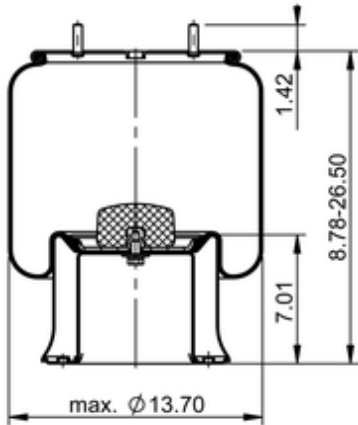

**11 10.5-21 S 1428**
**79101**

|    |                          |
|----|--------------------------|
| lb | lb                       |
|    | 9317542                  |
|    | M12x1.75: max. 35 lbf ft |
|    | M22x1.5: max. 18 lbf ft  |

**Cross-reference**

|                 |              |
|-----------------|--------------|
| Firestone Style | 1T19L-11     |
| Firestone No.   | W01-095-0570 |
| Goodyear        | 556 0 2 8550 |

**OE Manufacturer/Part No.**

| Manufacturer | Original Part No. | Model |
|--------------|-------------------|-------|
| GUERRA       | 1969              |       |

|            |               |
|------------|---------------|
| HBZ        | 212100261     |
| SUSPENSY   | 2210200135    |
| Silpa      | 5002002036002 |
| TRÉS EIXOS | 5002002036002 |