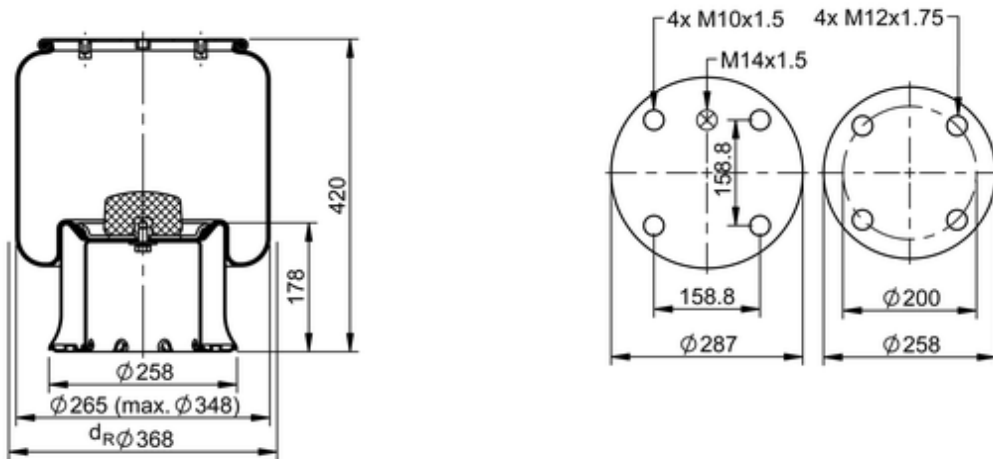

**11 10.5-21 S 086 Brazil**
**68464**

	25.1 lb
	9317542
	M10: max. 20 lbf ft
	M12x1.75: max. 35 lbf ft
	M14x1.5: max. 22 lbf ft

**Cross-reference**

ContiTech	4813 N P07
Phoenix	1 D 28 B-9
Firestone Style	1T19L-11
Firestone No.	W01-M58-7358
Goodyear	1R14-727
Goodyear	1R14-838

Goodyear Flex No.	566 28 3 547
Vibracoustic	V1D28B-9
Airtech Ref.	130822
Airtech No.	34813C

**OE Manufacturer/Part No.**

<b>Manufacturer</b>	<b>Original Part No.</b>	<b>Model</b>
Scania	255293	
Scania	298568	Series 3
Scania	325748	Series 3
Scania	1865755	Series 3
Scania	1314906	Series 3
Scania	1107674	Series 3